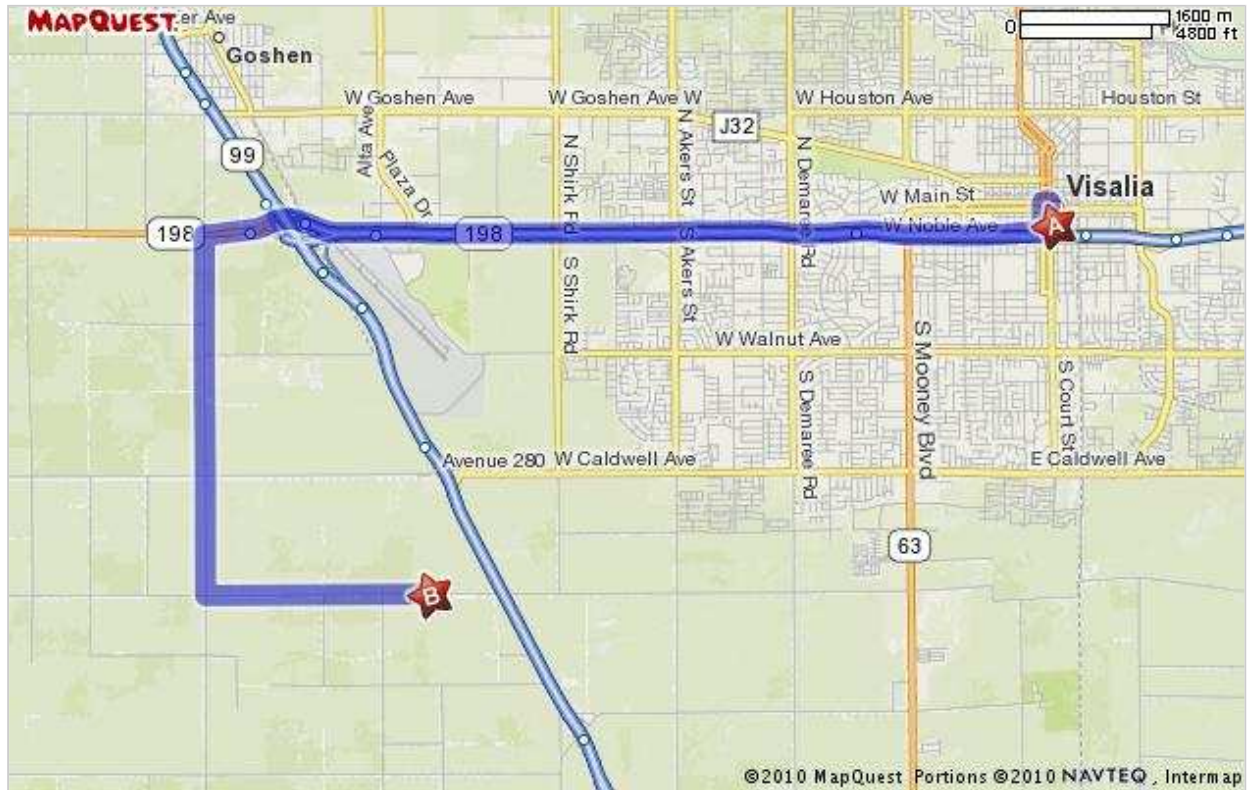

**MAPQUEST.****Trip to 8230 Avenue 272**

Visalia, CA 93277-9419

12.60 miles - about 16 minutes

Notes

Driving Directions to Koetsier Ranch

**Visalia Marriott at the Convention Center
300 South Court, Visalia, CA 93291**1. Start out going **NORTH** on **S COURT ST / CA-63 N**
toward **E ACEQUIA AVE.**

go 0.2 mi

2. Turn **LEFT** onto **W CENTER ST.**

go 0.0 mi

3. Turn **LEFT** onto **N LOCUST ST / CA-63 S.**

go 0.2 mi

4. Turn **RIGHT** onto **W MINERAL KING AVE / CA-63 S.**

go 0.2 mi

5. Merge onto **CA-198 W** via the ramp on the **LEFT.**

go 7.0 mi

6. Turn **LEFT** onto **ROAD 68 / CR-J25.**

go 3.0 mi

7. Turn **LEFT** onto **AVENUE 272.**

go 1.9 mi

8. **8230 AVENUE 272** is on the **LEFT.**

go 0.0 mi

**8230 Avenue 272, Visalia, CA 93277-9419****Total Travel Estimate : 12.60 miles - about 16 minutes**Route Map [Hide](#)